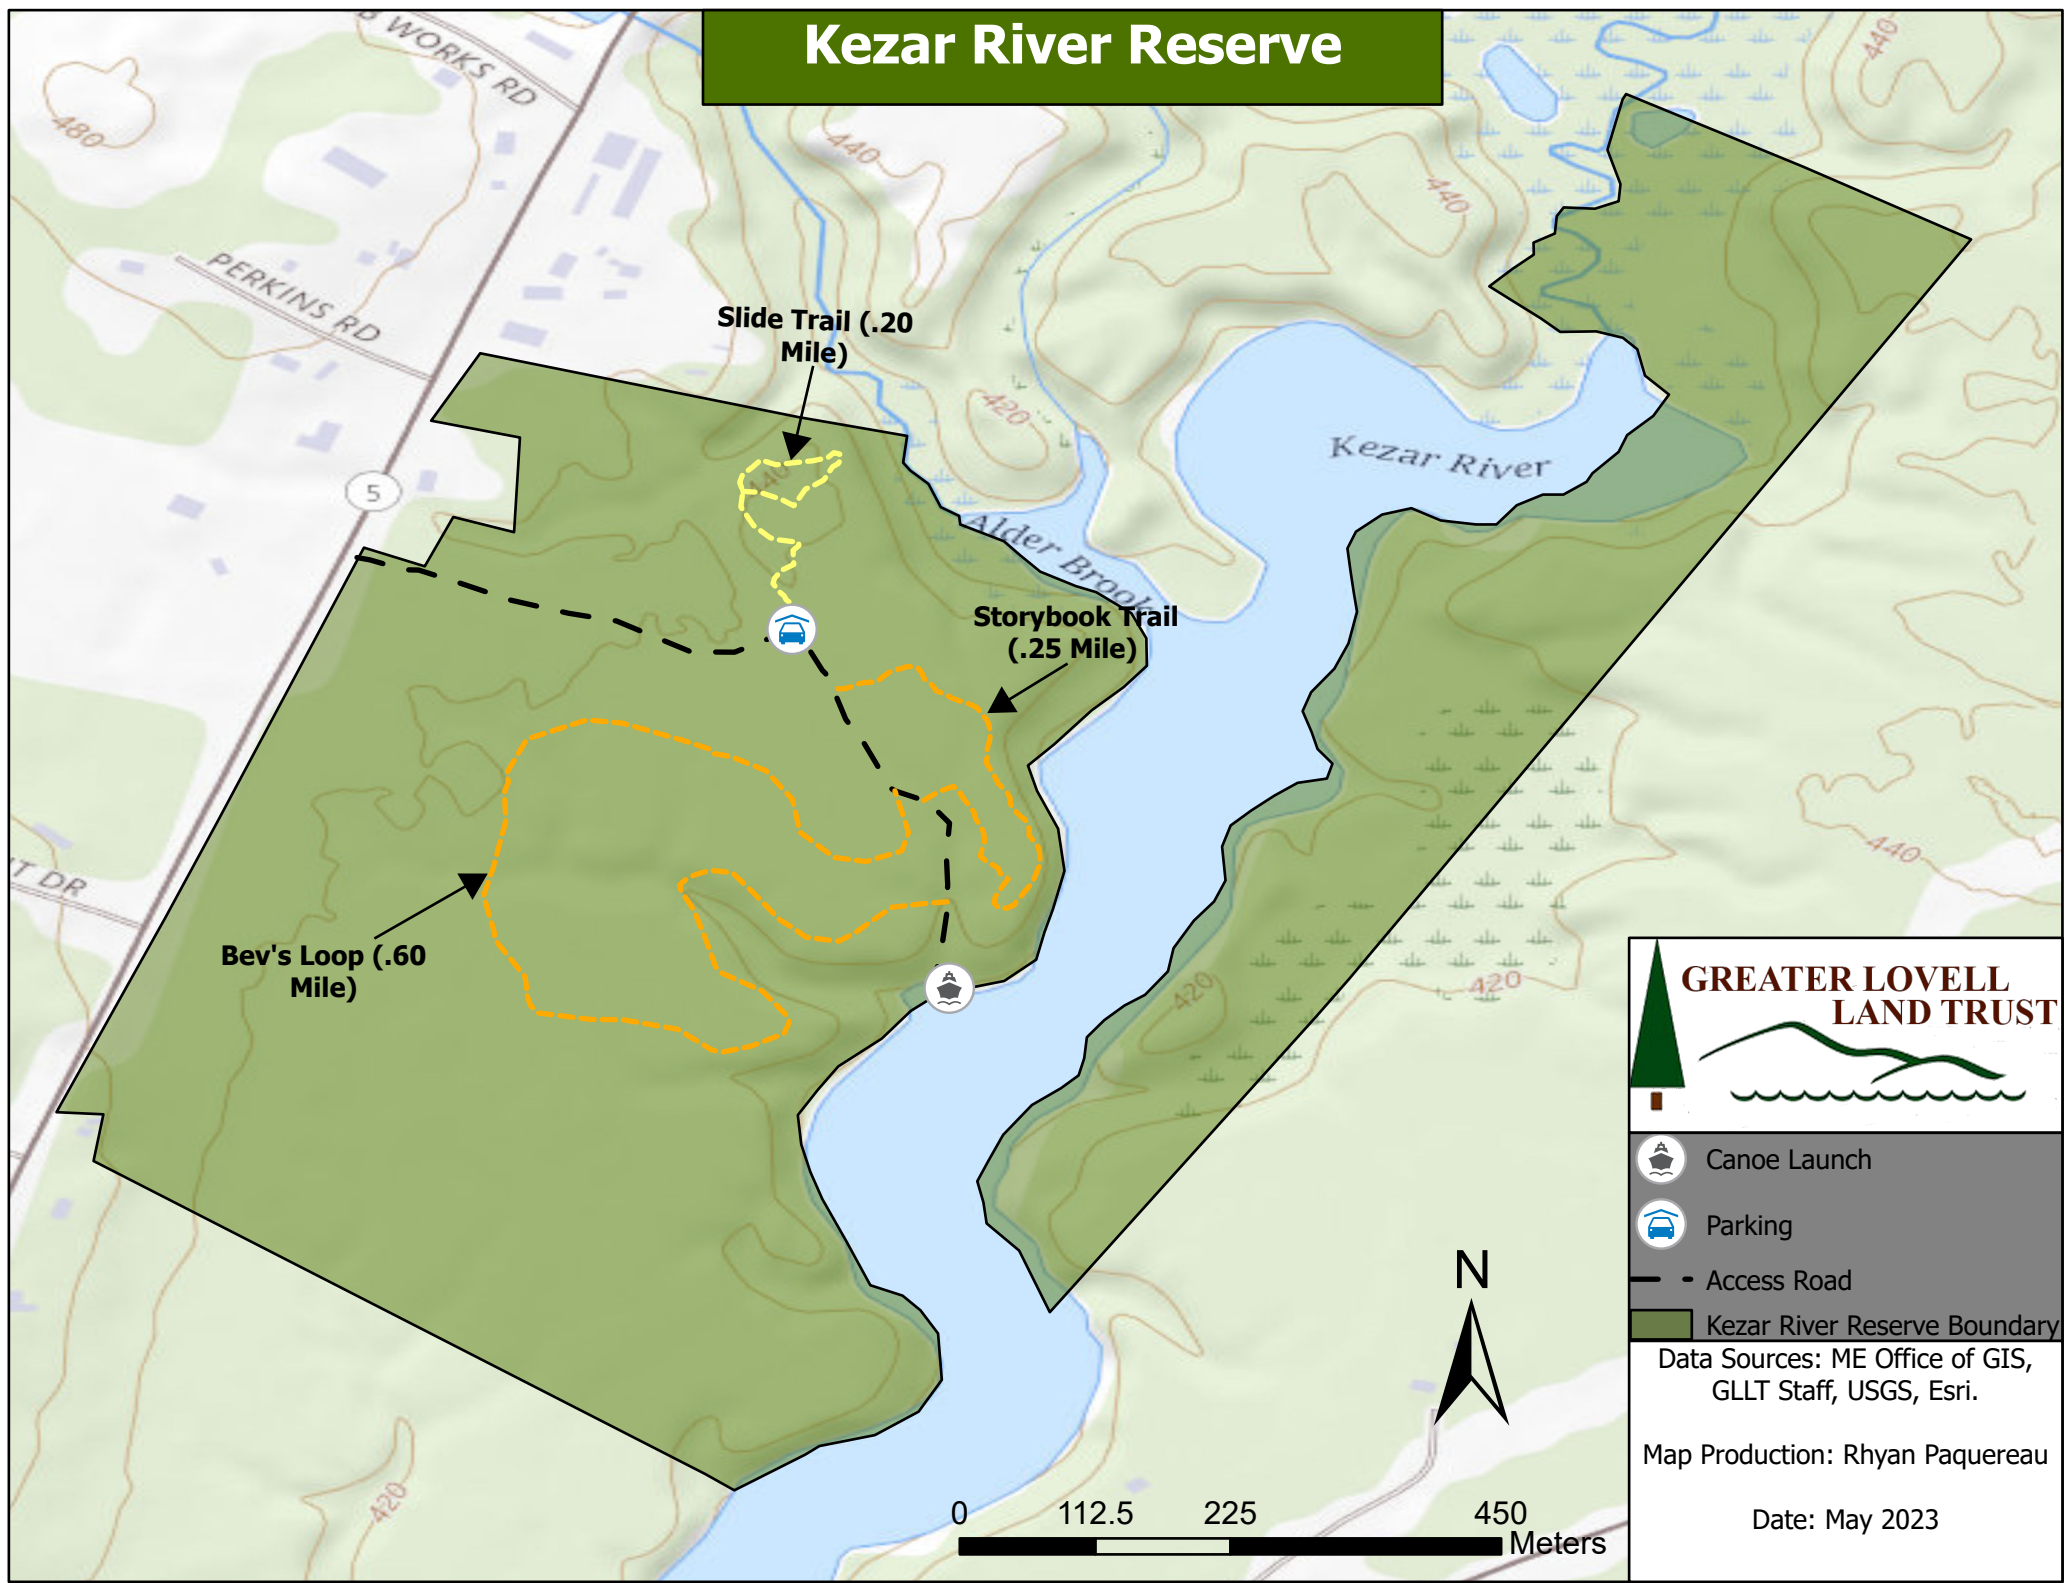

# Kezar River Reserve

**GREATER LOVELL  
LAND TRUST**

- Canoe Launch
- Parking
- Access Road
- Kezar River Reserve Boundary

Data Sources: ME Office of GIS,  
GLLT Staff, USGS, Esri.

Map Production: Rhyan Paquereau

Date: May 2023