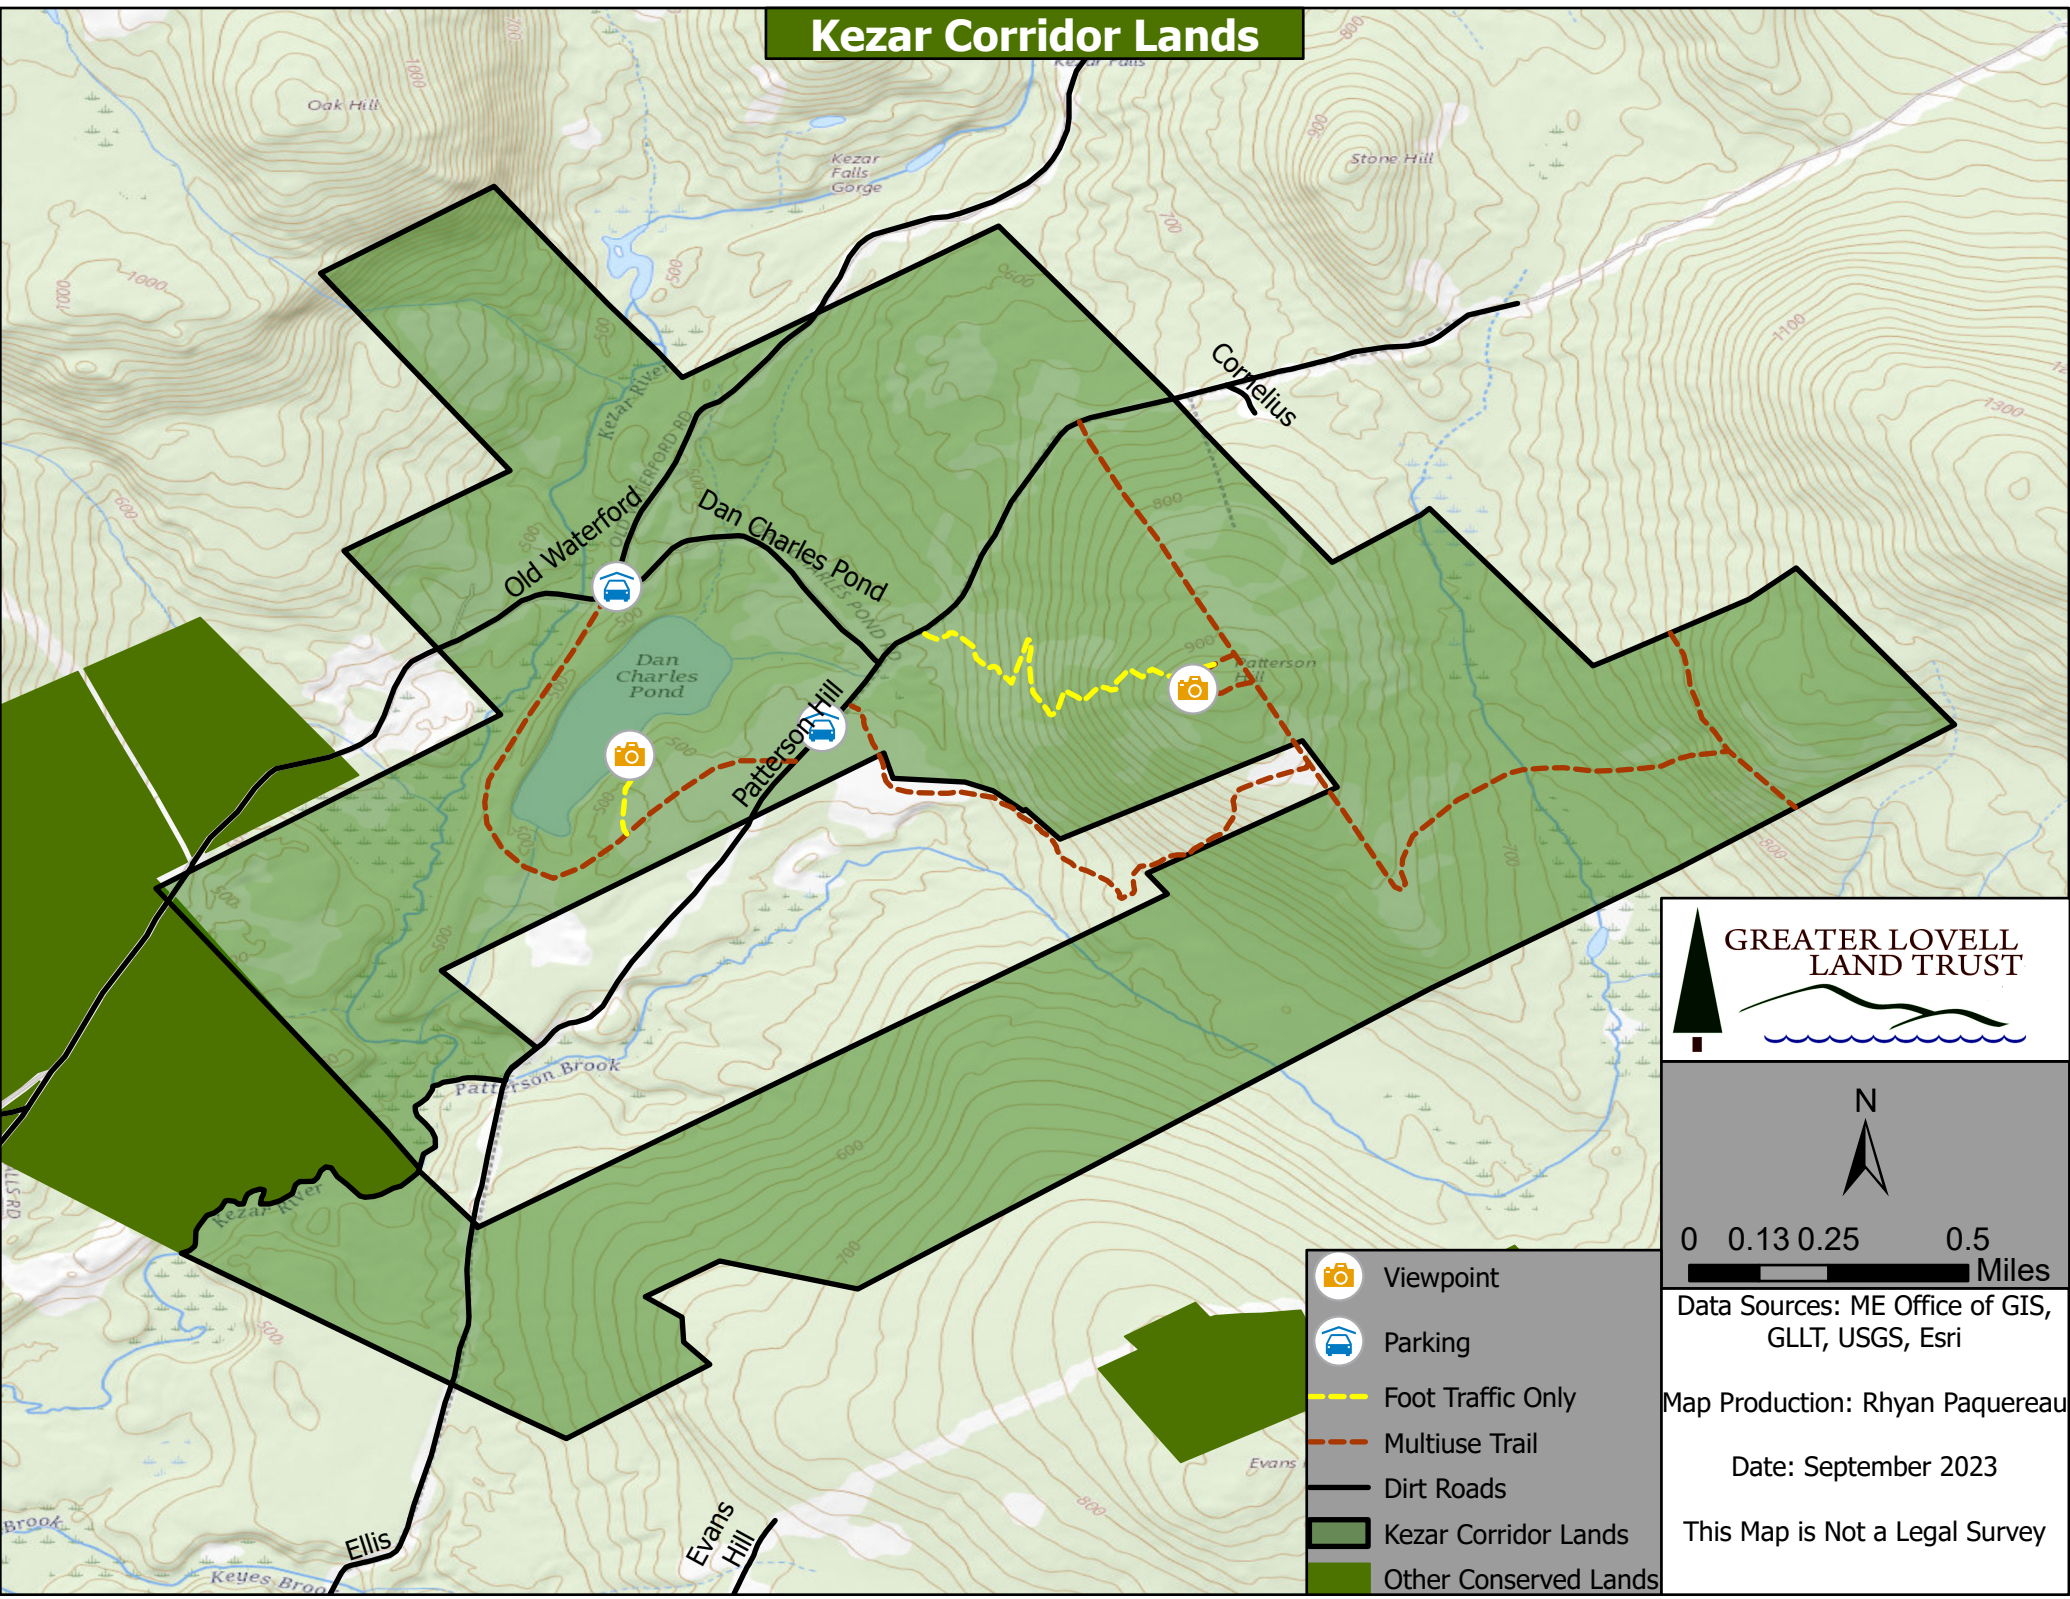

# Kezar Corridor Lands

Data Sources: ME Office of GIS,  
GLLT, USGS, Esri

Map Production: Rhyan Paquereau

Date: September 2023

This Map is Not a Legal Survey

- Viewpoint
- Parking
- Foot Traffic Only
- Multiuse Trail
- Dirt Roads
- Kezar Corridor Lands
- Other Conserved Lands