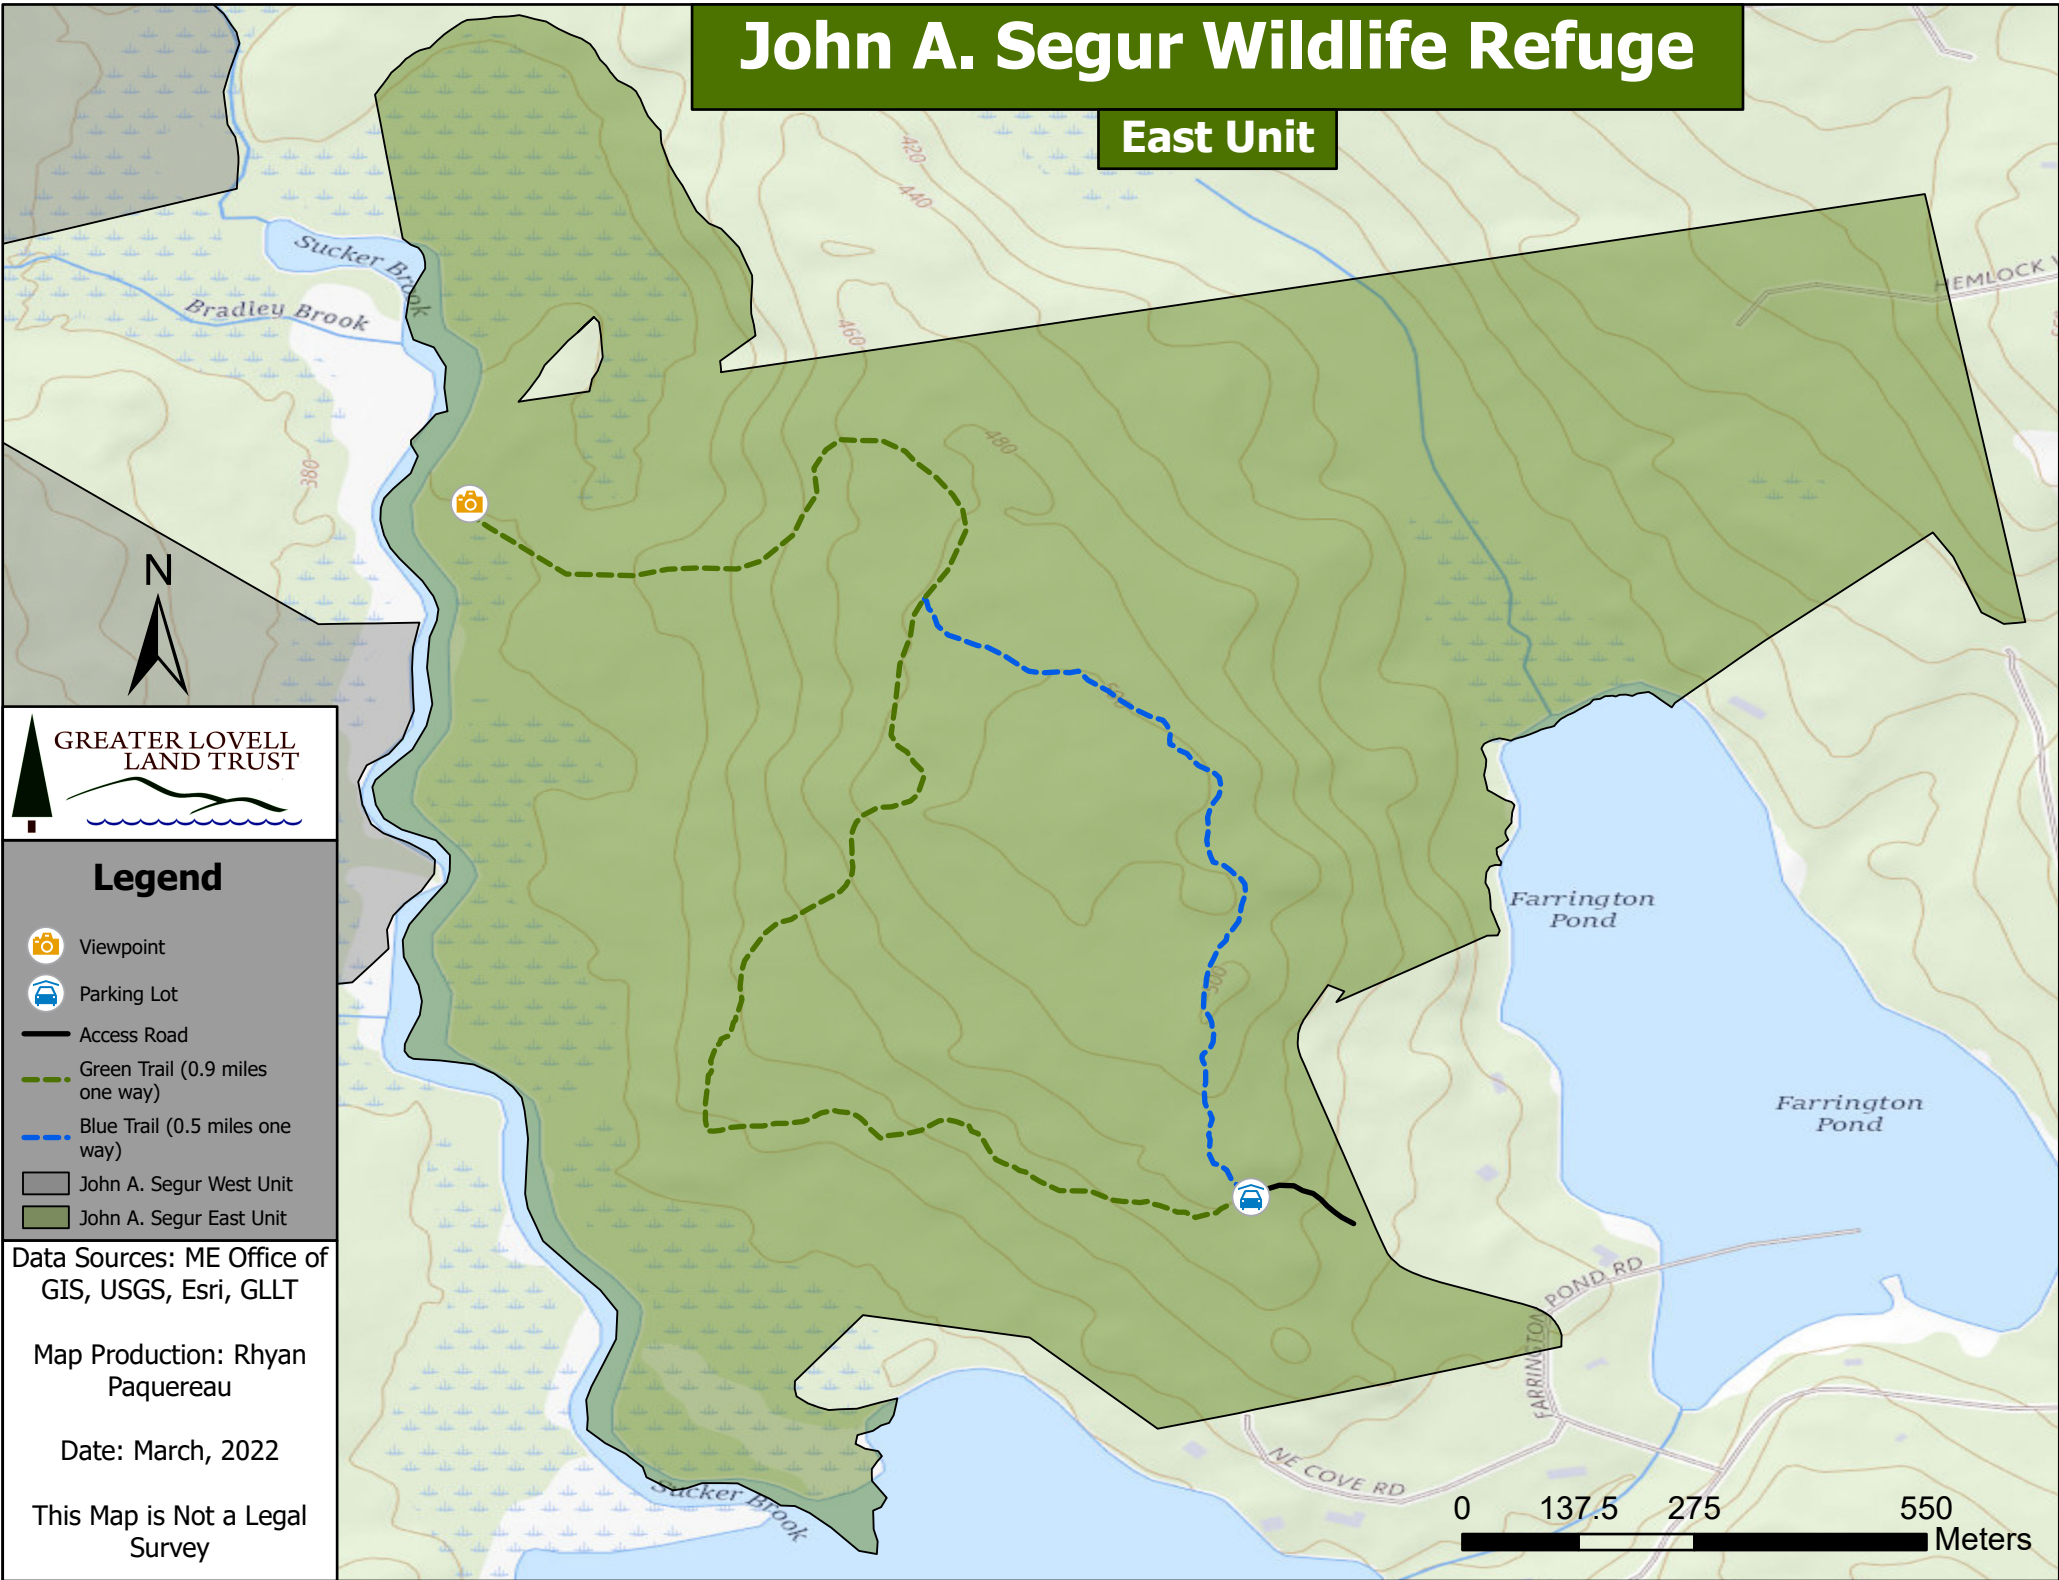

John A. Segur Wildlife Refuge

East Unit

Legend

- Viewpoint
- Parking Lot
- Access Road
- Green Trail (0.9 miles one way)
- Blue Trail (0.5 miles one way)
- John A. Segur West Unit
- John A. Segur East Unit

Data Sources: ME Office of GIS, USGS, Esri, GLLT

Map Production: Rhyann Paquereau

Date: March, 2022

This Map is Not a Legal Survey